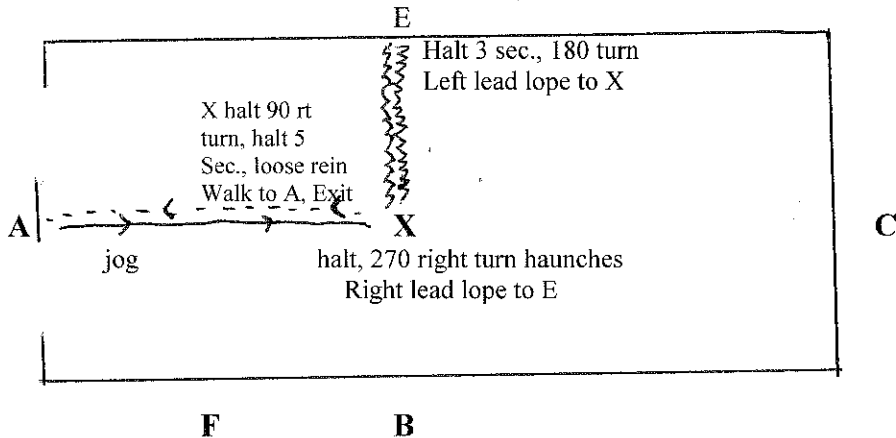

Performance Classes for Open Horse Show – May 9th, 2010

Class A – Beginner English, **Class B** – Youth Walk/Trot/Jog,
Class C Adult Walk/Trot/Jog, **Class M** – Beginner Western

Enter “A”, walk to B, jog to C, continue to jog to X. At X halt for 10 seconds and back 3 steps. Walk to A on a loose rein and exit the ring.

Class N – Junior Western, **Class O** – Senior Western, **Class P** – Adult Western

Enter at “A”, jog to “X”, at “X” halt, 270 degree right turn on haunches. Right lead lope to E, halt 3 seconds at E, 180 degree turn on haunches and left lead lope to X. Halt at X, 90 degree right turn. Walk to A with a loose rein and exit ring.