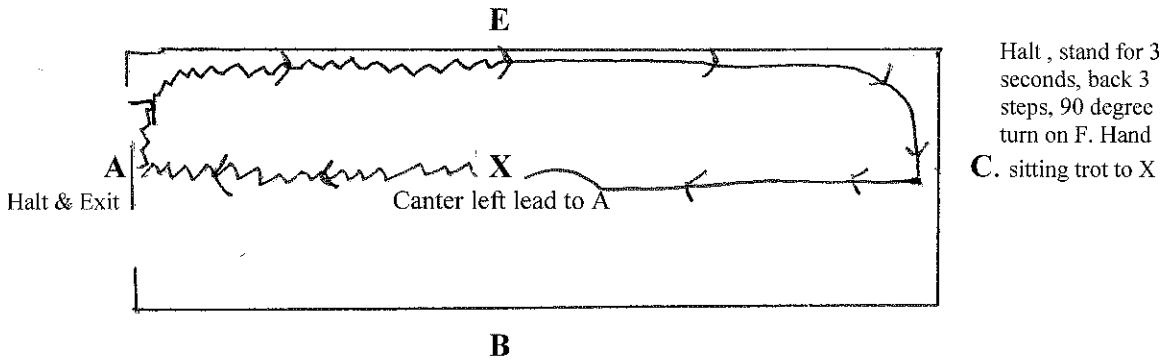

Performance Classes for Open Horse Show – May 9th, 2010

Class A – Beginner English, **Class B** – Youth Walk/Trot/Jog,
Class C Adult Walk/Trot/Jog, **Class M** – Beginner Western

Enter “A”, walk to B, jog to C, continue to jog to X. At X halt for 10 seconds and back 3 steps. Walk to A on a loose rein and exit the ring.

Class N – Junior Western, **Class O** – Senior Western, **Class P** – Adult Western

Enter at “A”, jog to “X”, at “X” halt, 270 degree right turn on haunches. Right lead lope to E, halt 3 seconds at E, 180 degree turn on haunches and left lead lope to X. Halt at X, 90 degree right turn. Walk to A with a loose rein and exit ring.