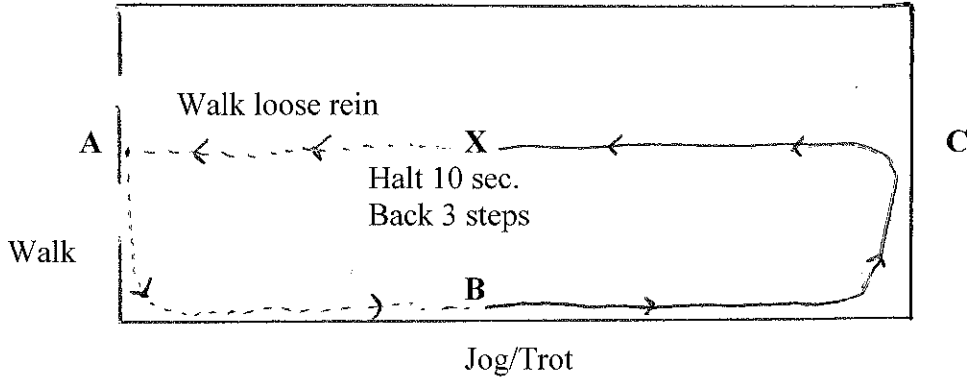

Performance Classes for Open Horse Show – May 9th, 2010

Class A – Beginner English, **Class B** – Youth Walk/Trot/Jog,
Class C Adult Walk/Trot/Jog, **Class M** – Beginner Western

Enter “A”, walk to B, jog to C, continue to jog to X. At X halt for 10 seconds and back 3 steps. Walk to A on a loose rein and exit the ring.

Class D – Junior English, **Class E** – Senior English, **Class F** – Adult English

Enter at “A”, right lead canter to E. At E trot to C. At C halt for 3 seconds and back 3 steps. 90 degree turn on forehand. Sitting trot to X, at X left lead canter to A. Halt at A and exit the ring.

Class N – Junior Western, **Class O** – Senior Western, **Class P** – Adult Western

Enter at “A”, jog to “X”, at “X” halt, 270 degree right turn on haunches. Right lead lope to E, halt 3 seconds at E, 180 degree turn on haunches and left lead lope to X. Halt at X, 90 degree right turn. Walk to A with a loose rein and exit ring.